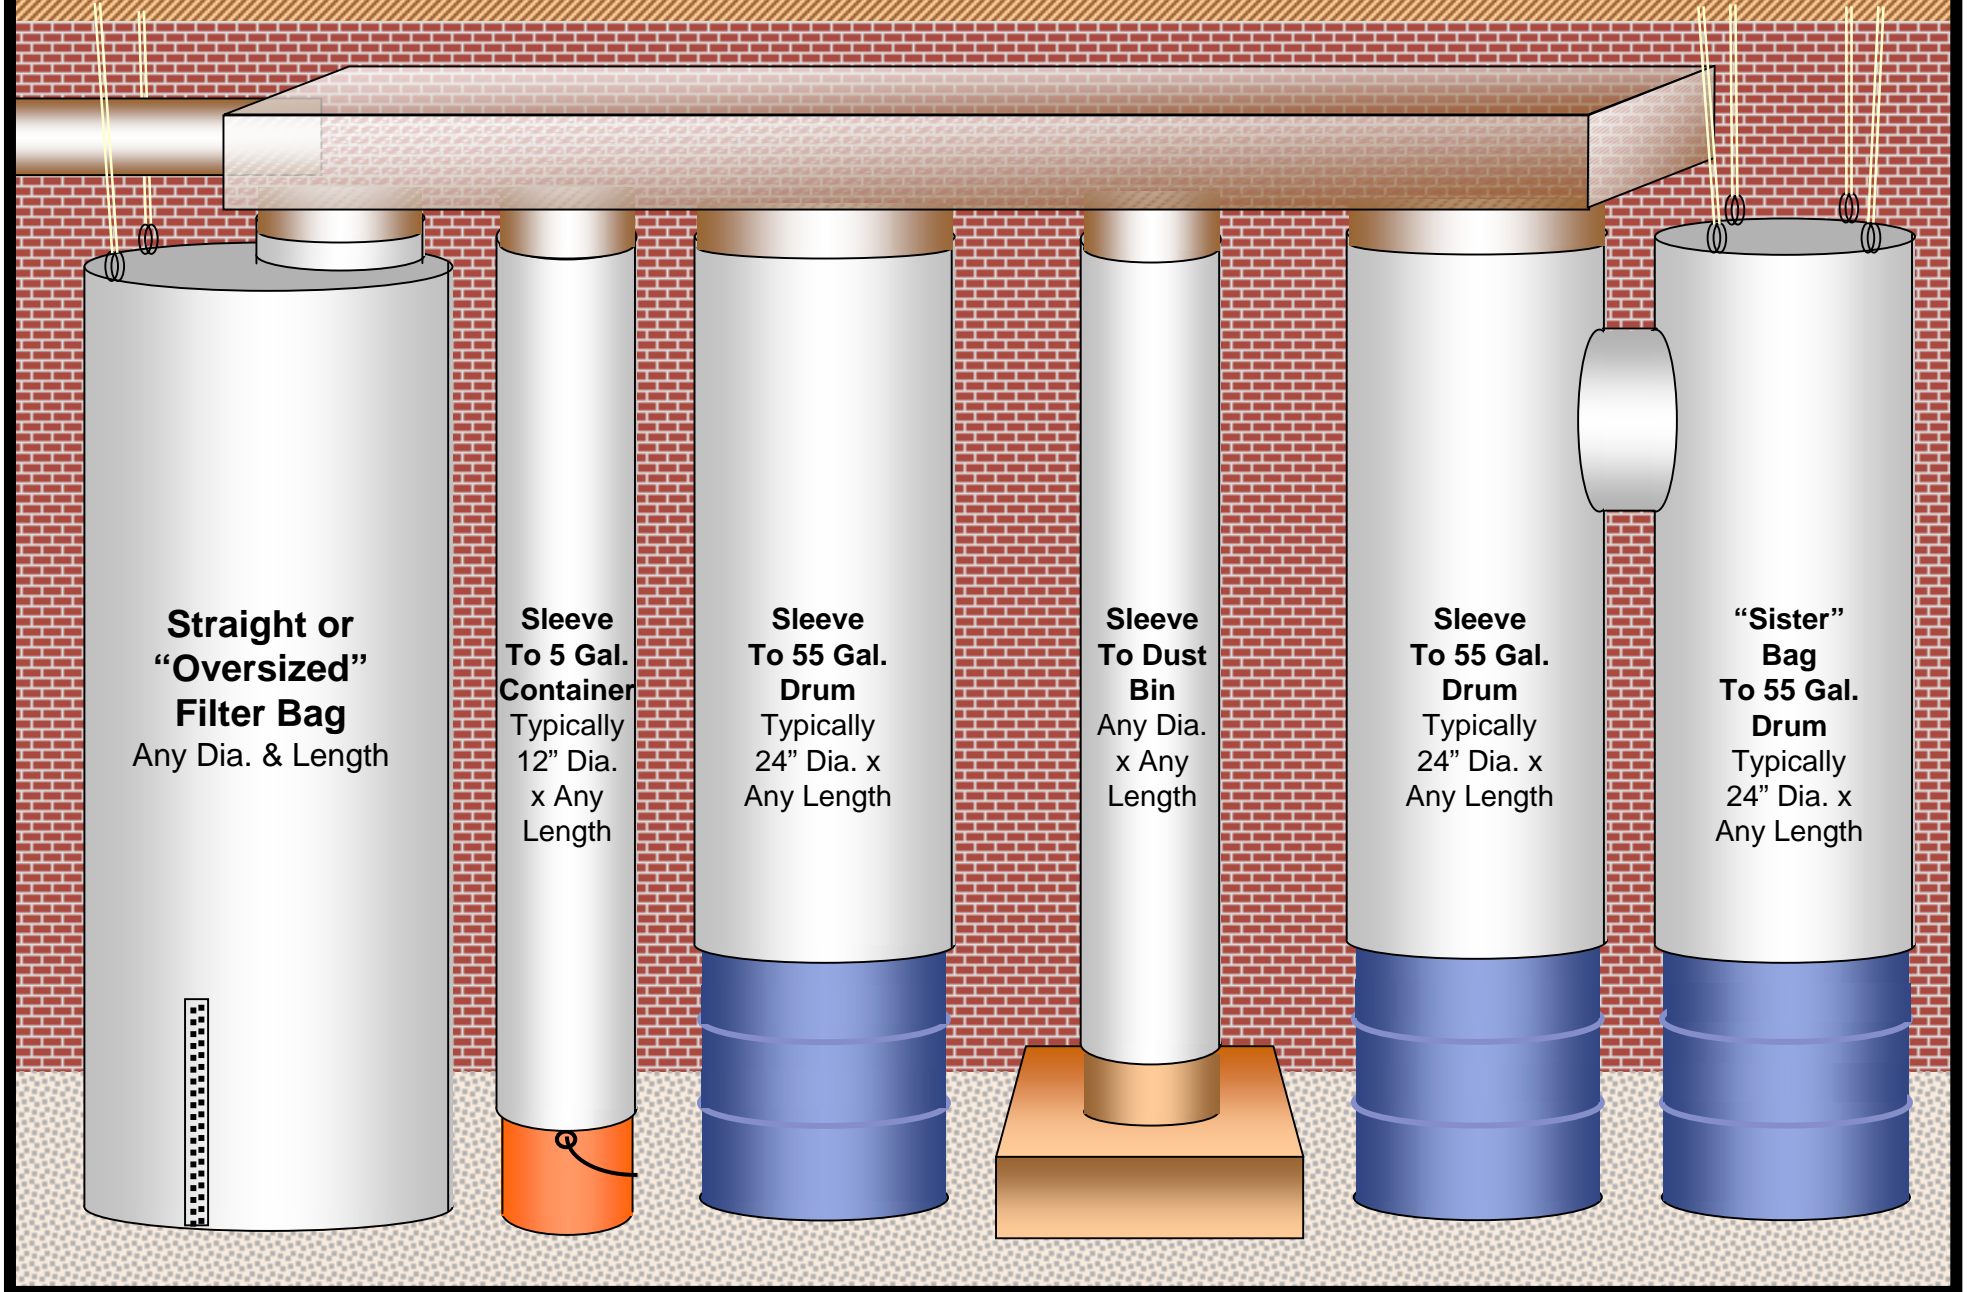

Plenum Bag & Sleeve Styles

All American Fabric Filter products are custom designed and made in America for your application